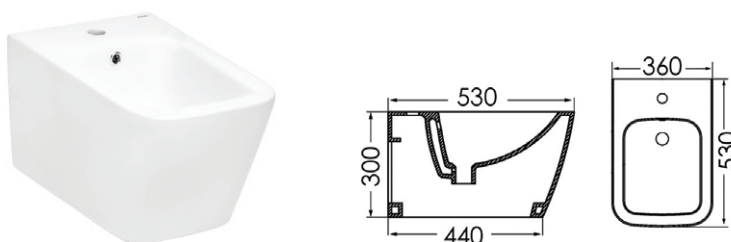

2294110040

Suspended bidet
1 tap hole
Support frame supplied by others

Price **£400**