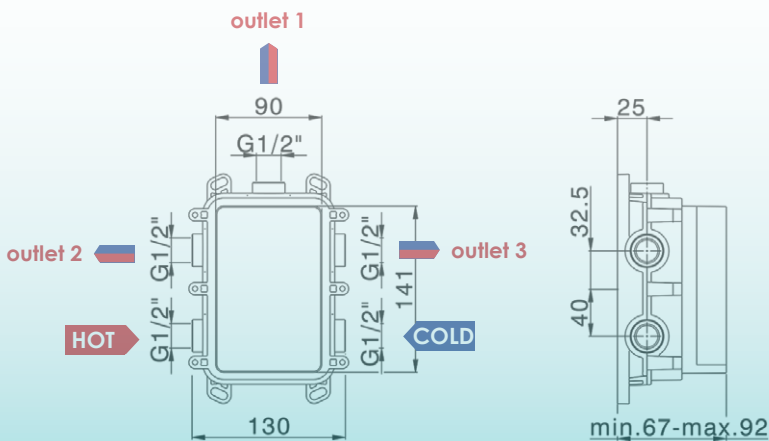

- Comes with built-in levels for that perfect installation
- Includes water testing block
- Multiple fixing points for front or rear mounting
- Reversible thermostat should the installer accidentally mix up the pipework
- Valve extension kits available on request should it be mounted too deep in the wall
- Outlets operate one at a time