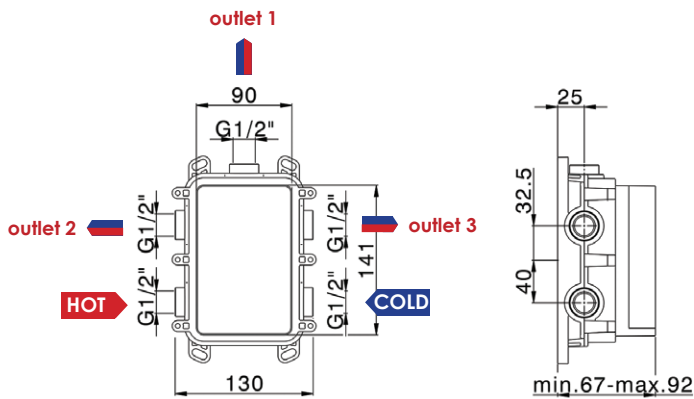

£198

UMACUDO

Cudo trim set

Exposed part for use with UmaBox
1, 2 or 3 x 1/2" outlets depending on installation
With temperature override
Plate size 150mm x 220mm

Chrome £474

Special Finishes £954

- * Optional 1, 2, or 3 outlets from one installation box & one trim set (just blank off the outlets you don't need)
- * Shallow wall depth required (67mm)
- * Operates on 1 bar with a high flow rate of 20 l/m from each outlet
- * Comes with built-in levels for that perfect installation
- * Includes water testing block
- * Multiple fixing points for front and rear mounting
- * Reversible thermostat should the installer accidentally mix up the pipework
- * Valve extension kits available on request should it be mounted too deep in the wall
- * Outlets operate one at a time