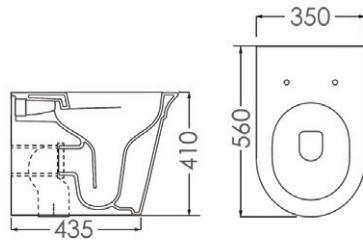

Edwardian

** For support frame
& flush plates
see page 190