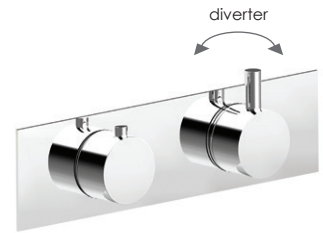

Technovation 465 Slim Showers

600NV21TH (vertical)
600NL21TH (landscape)

1 outlet

(MP)

Thermostatic valve - 1 outlet
With temperature override
Plate size 270mm x 70mm
2 x 1/2" inlets, 1 x 1/2" outlet

Chrome **£558**

Special Finishes **£1032**

600NV60TH (vertical)
600NL60TH (landscape)

2 outlets

(HP)

Thermostatic valve - 2 outlets
With temperature override
Plate size 270mm x 70mm
2 x 1/2" inlets, 2 x 1/2" outlets

Chrome **£603**

Special Finishes **£1082**