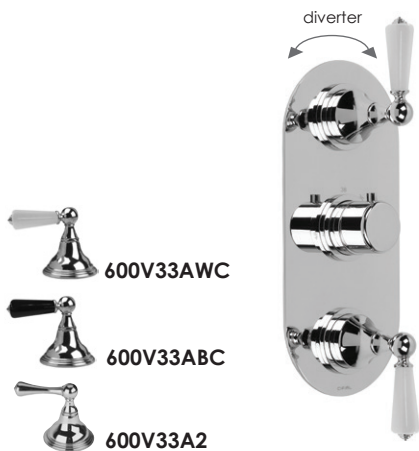

Asbury

**Thermostatic valve
- 1 outlet**
With temperature override
Plate diameter 185mm
3/4" inlets

Chrome **£890**
Special Finishes **£1510**

**1
outlet**
LP

**Thermostatic valve
- 2 outlets**
With temperature override
Plate diameter 185mm
3/4" Inlets

Chrome **£960**
Special Finishes **£1600**

**2
outlets**
HP

**3 control thermostatic valve
- 2 outlets**
With temperature override
Plate size 300mm x 140mm
3/4" inlets

Chrome **£1325**
Special Finishes **£2200**

**2
outlets**
LP

**3 control landscape thermostatic
valve - 2 outlets**
With temperature override
Plate size 300mm x 140mm
3/4" inlets

Chrome **£1325**
Special Finishes **£2200**

**2
outlets**
LP

**3 control thermostatic valve
- 3 outlets**
With temperature override
Plate size 300mm x 140mm
3/4" Inlets