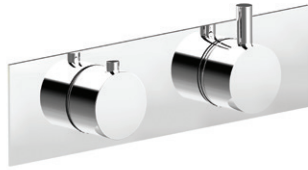

Technovation 465 Slim Showers

600NV21TH (vertical)
600NL21TH (landscape)

1 outlet

(MP)

Thermostatic valve - 1 outlet
With temperature override
Plate size 270mm x 70mm
2 x 1/2" inlets, 1 x 1/2" outlet

Chrome **£558**

Special Finishes **£1032**

600NV60TH (vertical)
600NL60TH (landscape)

2 outlets

(HP)

Thermostatic valve - 2 outlets
With temperature override
Plate size 270mm x 70mm
2 x 1/2" inlets, 2 x 1/2" outlets

Chrome **£603**

Special Finishes **£1082**