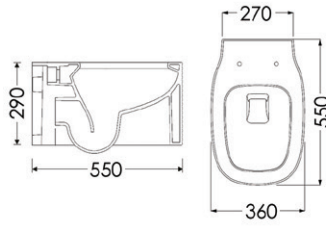

Layer

** For support frame & flush plates see page 190