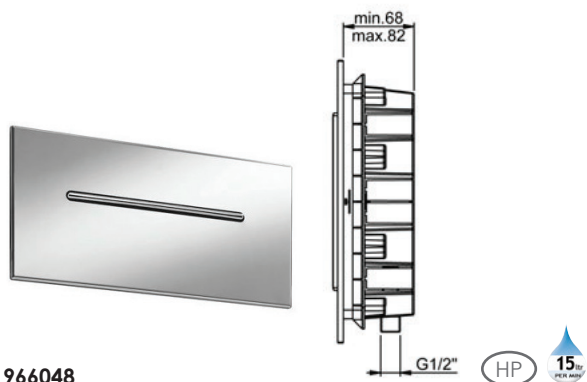

Fixed wall shower heads

1966048

Concealed waterfall

Back plate 300mm x 145mm
Wall depth required min 68mm max 82mm
For use in shower only

Polished Steel **£665**

Special Finishes **£790**