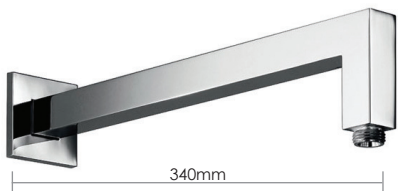

Includes wall escutcheon 23mm drop

Chrome **£135**

Special Finishes **£240**

0012

450mm square fixed wall arm

Includes wall escutcheon 23mm drop

Chrome **£150**

Special Finishes **£285**