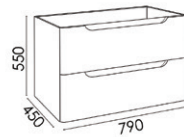

Style

17000ST

Style 800mm Wall Hung Furniture Unit

£965