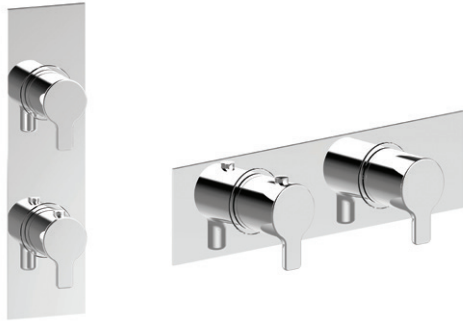

Coule

600NV21CL (vertical)
600NL21CL (landscape)

1 outlet

(MP)

Slim Thermostatic valve - 1 outlet

With temperature override. Includes rough
Plate size 270mm x 70mm
2 x 1/2" inlets, 1 x 1/2" outlet

Chrome **£558**

Special Finishes **£1032**