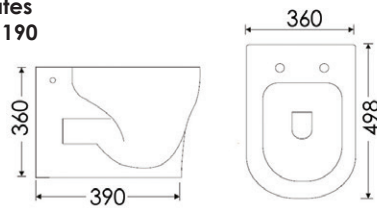

P3202400SFC

Back to wall pan including soft close seat with quick release hinges.

Price **£390**

** For support frame & flush plates see page 190

P3203500SFC

Suspended rimless pan including soft close seat with quick release hinges

Price **£390**