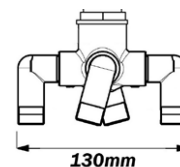

34840CL

HP

Deck diverter

2 x 1/2" inlets, 2 x 1/2" outlets
Diverter body requires footprint of 130mm
Height 52mm Base 57mm
Hole size 25mm

Chrome **£295**

Special Finishes **£425**