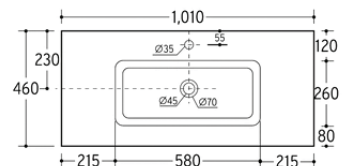

9509010300 (white)
9509010301 (matt black)

Sierra 1000mm Built-in ceramic basin (1 tap hole)

White £290

Matt Black £410