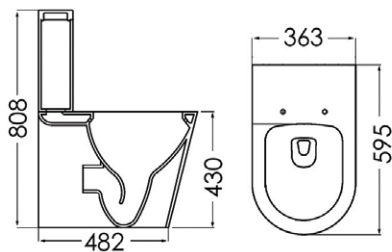

Special Finishes **£130**

Also available in.....
G714 Gloss White
614 Matt Black

018C

Telescopic bottle trap

Projection 300mm
Height min 180mm - max 270mm

Chrome **£95**

Special Finishes **£255**

P2802500VDSFC