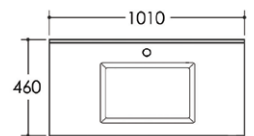

9509000300

Pool 1010mm Built-in ceramic basin (1 tap hole)

£290