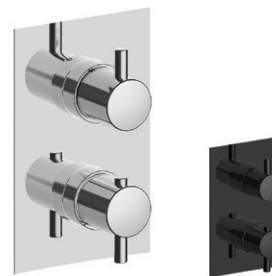

UMA465

Techno 465

Exposed part for use with UmaBox
With temperature override
Plate size 140mm x 220mm

Chrome £474

Matt Black £639

Special Finishes £954