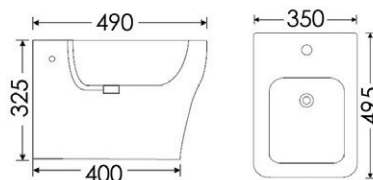

2314110040

Suspended bidet
1 tap hole
Support frame supplied by others

Price **£290**