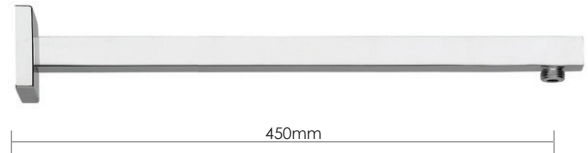

0012

450mm square fixed wall arm

Includes wall escutcheon 23mm drop

Chrome **£150**

Special Finishes **£285**