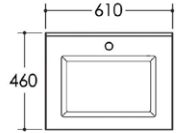

9509000100

Pool 610mm Built-in ceramic basin (1 tap hole)

White **£200**