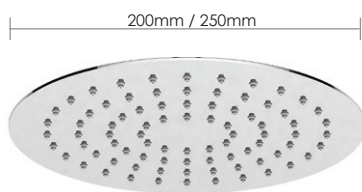

227

Ultra Slim Round 200mm

Brass head with rub clean nozzles. Includes swivel ball joint. Comes with optional 6 l/min limiter

Polished Steel **£175**

203

Ultra Slim Round 250mm

Brass head with rub clean nozzles. Includes swivel ball joint. Comes with optional 6 l/min limiter

Polished Steel **£220**