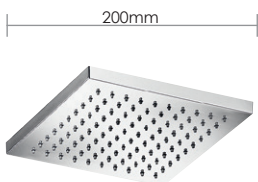

187

Streamline Square 200mm

Brass head with rub clean nozzles
Includes swivel ball joint

Chrome **£245**

Special Finishes **£915**