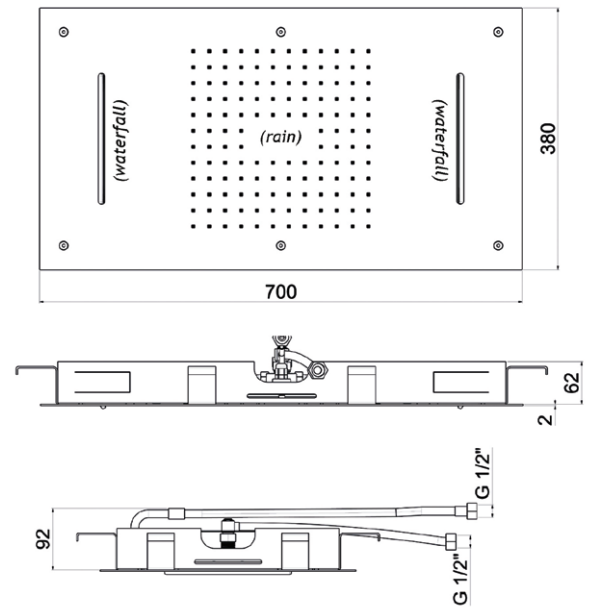

1966066

**Square triple flow
500mm x 500mm**

Requires minimum 3 bar pressure
Comes with mounting frame
Rain @ 12.9 l/m
Waterfall @ 17.1 l/m
Spray mist @ 8.2 l/m
Requires shower valve with 3 outlets

Polished steel **£2245**

Special Finishes **£2705**