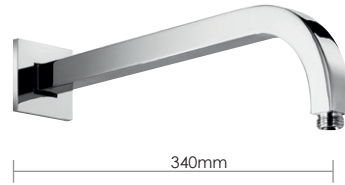

0013

340mm curved fixed wall arm

Includes wall escutcheon

Chrome **£205**

Special Finishes **£325**