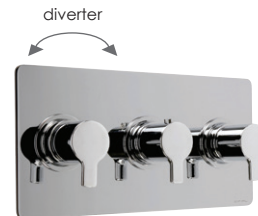

600L32CL (landscape)

3 control thermostatic valve - 2 outlets

With temperature override. Includes rough Plate size 298mm x 150mm 3/4" inlets

Chrome **£625**

Special Finishes **£1415**

3 outlets

HP

600V33CL (vertical)

3 control thermostatic valve - 3 outlets

With temperature override. Includes rough Plate size 298mm x 150mm 3/4" Inlets

Chrome **£750**

Special Finishes **£1505**

3 outlets

HP

600L33CL (landscape)

3 control thermostatic valve - 3 outlets