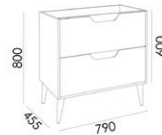

17006EA

Easy 800mm Wall Hung Furniture Unit
Includes feet for optional floor mounted installation

£855