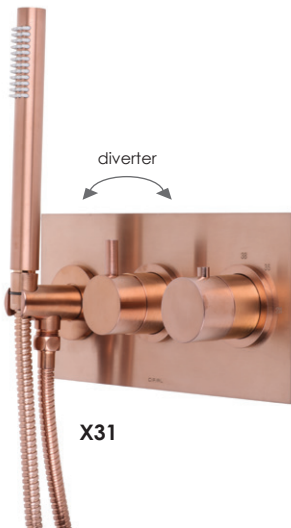

X31

600S38TH

3 control landscape thermostatic shower system

With temperature override
Plate size 340mm x 140mm
3/4" Inlets

PVD **£1200**