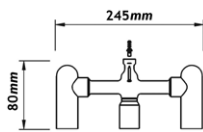

LP

Mono basin mixer

Includes pop-up waste
Height 76mm Projection 100mm Base 60mm

Chrome **£585**

Special Finishes **£855**

LP

3 hole wall basin mixer

Waste not included.
Adjustable length spout
With installation manifold (80mm x 245mm)
Projection: min 124mm, max 240mm