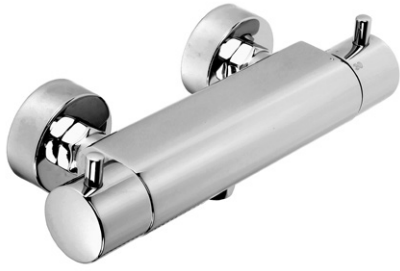

Waterfall shower head

Projection 151mm
Back plate 57mm x 236mm
For use in shower only

Polished Steel **£755**

Special Finishes **£1470**

Exposed thermostatic valves

31600THL

LP

Exposed thermostatic shower valve