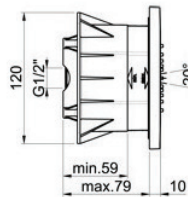

1966040

Concealed round body jet

Fully directional
Needs 79mm depth in wall
Face plate diameter 130mm

Chrome **£150**

Matt Black **£180**

PVD Finishes **£200**