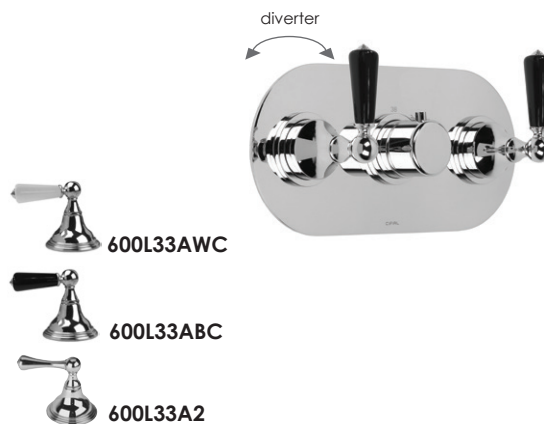

**3 control landscape thermostatic
valve - 3 outlets**
With temperature override
Plate size 300mm x 140mm
3/4" Inlets

Chrome **£1500**
Special Finishes **£2320**

**3
outlets**
HP