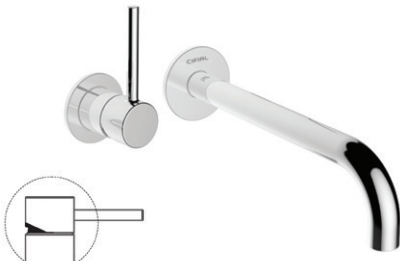

32405MI.U

2 hole wall basin mixer left side

Comes with 195mm spout and 150mm spout
Includes manifold for easy installation
Base size 52mm Hole centres 75mm
Waste not included

Chrome **£325**

Special Finishes **£665**