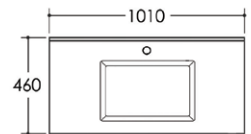

9509000300

Pool 1010mm Built-in ceramic basin (1 tap hole)

White **£290**

M23 White/Azabache

M24 White/California

M07 White/Natural

M08 White/Nordic Grey