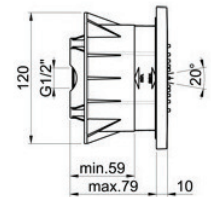

1966041

Concealed square body jet

Fully directional
Needs 79mm depth in wall
Face plate 124mm x 124mm

Chrome **£150**

Matt Black **£180**

PVD Finishes **£200**

STOCK FINISH 625 Chrome
SPECIAL FINISHES A495 Polished Gold, B495 Brushed Gold, S495 Satin Gold, 721 Polished Nickel, 620 Brushed Nickel, S721 Satin Nickel
MATT BLACK (6-8 week delivery) 614 Matt Black
PVD FINISHES (6-8 week delivery) X11 PVD Brushed Brass, X20 PVD Brushed Nickel, X41 PVD Brushed Anthracite, X31 Brushed Copper