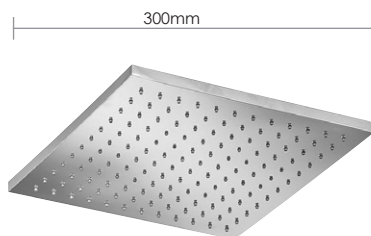

Special Finishes **£915**

185

Streamline Square 300mm

Brass head with rub clean nozzles
Includes swivel ball joint

Chrome **£570**

Special Finishes **£1005**

215

Classic 217mm