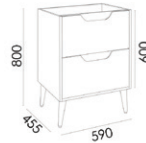

Easy

17005EA

Easy 600mm Wall Hung Furniture Unit
Includes feet for optional floor mounted installation

£805