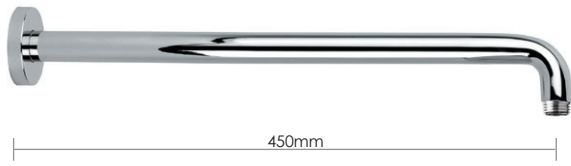

Shower arms

046E

450mm fixed wall arm

Includes wall escutcheon & optional male/female wall fitting

Chrome **£160**

Special Finishes **£295**