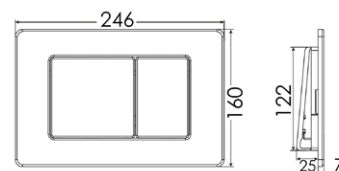

603320

Metal flush plate for concealed cisterns

Chrome **£120**

Special Finishes **£199**