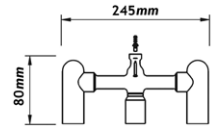

32404TH.U

Straight mono basin mixer

Waste not included
Height 168mm Projection 115mm Base 46mm

Chrome **£325**

Special Finishes **£705**

31110TH.U

3 hole wall basin mixer

Waste not included
Adjustable length spout
With installation manifold (80mm x 245mm)
Projection min 100mm max 200mm