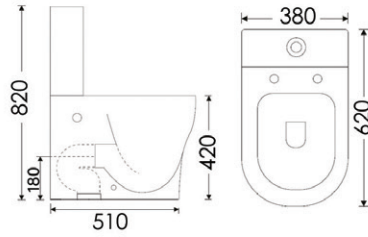

P3202500VDSFC

Close coupled rimless WC including soft close seat with quick release hinges

Price **£499**

**** For support frame & flush plates see page 190**

P3202400SFC

Back to wall pan including soft close seat with quick release hinges.