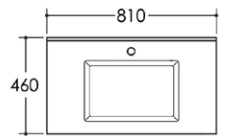

9509000200

Pool 810mm Built-in ceramic basin (1 tap hole)

White **£230**