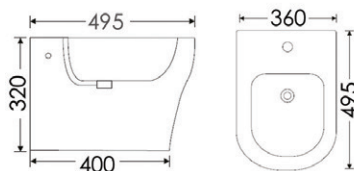

2324110040

Suspended bidet
1 tap hole
Support frame supplied by others

Price **£290**