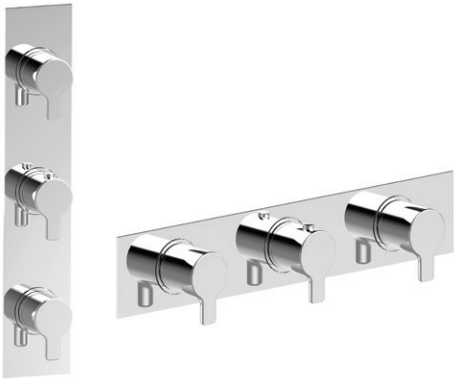

600NV32CL (vertical)
600NL32CL (landscape)

2 outlets

(MP)

Slim 3 control thermostatic valve - 2 outlets

With temperature override. Includes rough
Plate size 370mm x 70mm
2 x 1/2" inlets, 2 x 1/2" outlets

Chrome **£753**

Special Finishes **£1360**