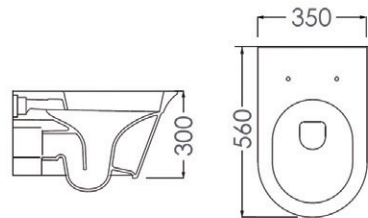

433041xx10 Soft close quick release seat

4330410010	White	£365
4330410110	Matt White	£545
433041xx10	Special Finishes	£545

** For support frame
& flush plates
see page 190

233035xx40 Suspended pan (excluding seat)

2330350040	White	£966
2330350140	Matt White	£1420
233035xx40	Special Finishes	£1815

433041xx10

4330410010	White	£365
4330410110	Matt White	£545
433041xx10	Special Finishes	£545