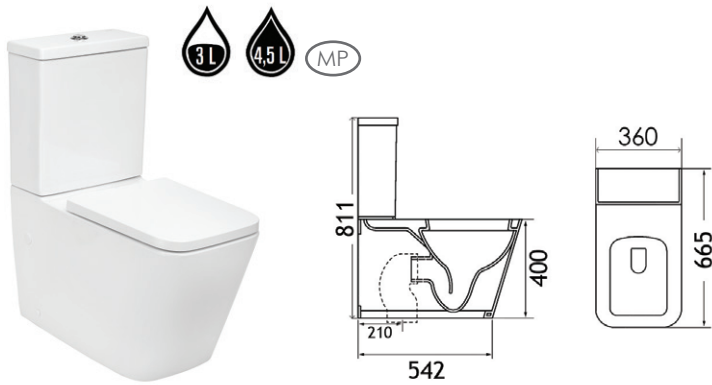

P2902500VDSFC

Close coupled rimless WC including soft close seat with quick release hinges

Price **£799**

** For support frame & flush plates see page 190

P2903500SFC2

Suspended rimless pan including soft close seat with quick release hinges.

Price **£575**

2294100040

Back to wall bidet
1 tap hole

Price **£400**

2294110040

Suspended bidet
1 tap hole
Support frame supplied by others

Price **£400**