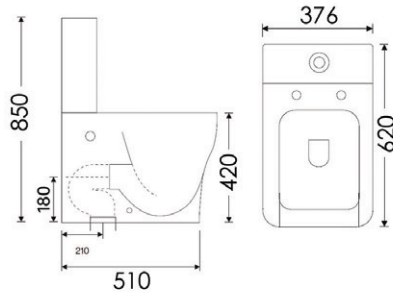

X41 Brushed Anthracite

614 Matt Black

Style S

P3102500VDSFC

Close coupled rimless WC including soft close seat with quick release hinges

Price **£499**

** For support frame & flush plates see page 190

P3102400SFC