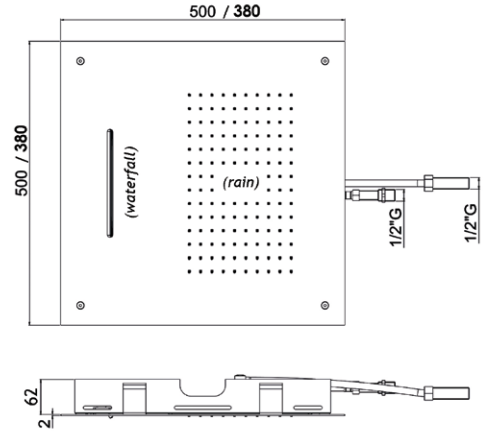

1966055

**Rectangular dual flow
380mm x 700mm**

Requires minimum 3 bar pressure
Comes with mounting frame
Rain @ 13.7l/m
Waterfall @ 14 l/m each
Requires shower valve with 2 outlets

Polished steel **£3960**

Special Finishes **£4765**