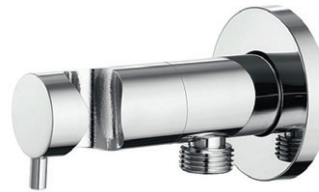

Chrome **£94**

Special
Finishes **£204**

1966059

**Soft square
combined wall outlet &
park bracket**

Chrome **£99**

Special
Finishes **£205**

32221TB

**Combined wall outlet & park
bracket** With stop valve - enforced
shut-off for handset