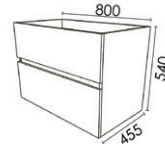

Smart

17007SM

Smart 600mm Wall Hung Furniture Unit

£460

9509000100

Pool 610mm Built-in ceramic basin (1 tap hole)

White **£200**

17008SM

Smart 800mm Wall Hung Furniture Unit

£510

9509000200

Pool 810mm Built-in ceramic basin (1 tap hole)

White **£230**

17009SM

Smart 1000mm Wall Hung Furniture Unit

£545

9509000300

Pool 1010mm Built-in ceramic basin (1 tap hole)

£290