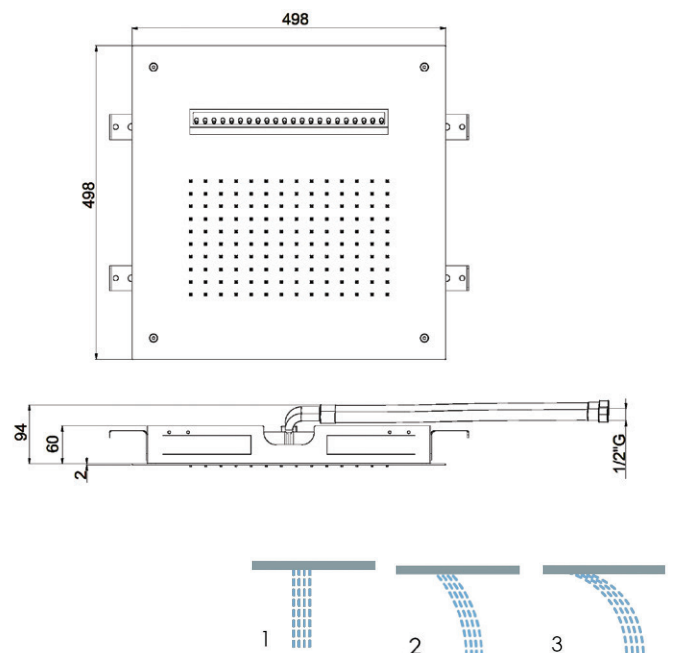

Concealed shower heads

(6-8 week delivery)

1966073

Square dual flow 380mm x 380mm

Comes with mounting frame
Requires minimum 3 bar pressure
Rain @ 12.5 l/m
Laminar @ 20.78 l/m
Requires shower valve with 2 outlets

Polished steel **£1480**

Special Finishes **£1850**

(6-8 week delivery)

1966075

Square dual flow 500mm x 500mm

Requires minimum 3 bar pressure
Comes with mounting frame
Rain @ 12.5 l/m
Cascading Rainfall @ 16.9 l/m (3 positions set at installation)
Requires shower valve with 2 outlets

Polished steel **£1840**

Special Finishes **£2215**