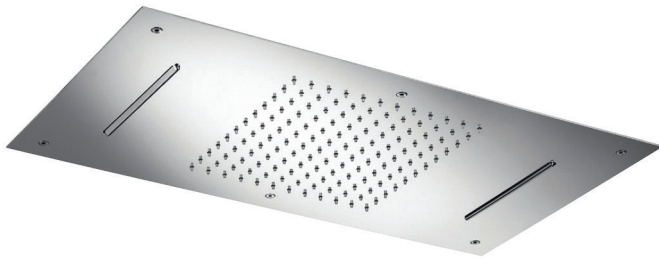

Special Finishes **£1890**

1966071

**Square dual flow
380mm x 380mm**

Polished steel **£1470**

Special Finishes **£1785**

1966055

**Rectangular dual flow
380mm x 700mm**

Requires minimum 3 bar pressure
Comes with mounting frame
Rain @ 13.7l/m
Waterfall @ 14 l/m each
Requires shower valve with 2 outlets