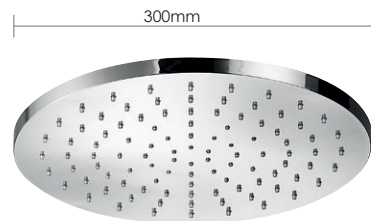

Chrome **£175**

192

Streamline Round 200mm

Brass head with rub clean nozzles
Includes swivel ball joint

Chrome **£235**

Special Finishes **£915**

191

Streamline Round 300mm