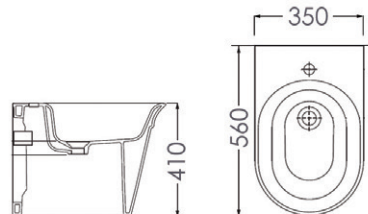

** For support frame
& flush plates
see page 190

233035xx40 Suspended pan (excluding seat)

2330350040	White	£966
2330350140	Matt White	£1420
233035xx40	Special Finishes	£1815

433041xx10

4330410010	White	£365
4330410110	Matt White	£545
433041xx10	Special Finishes	£545