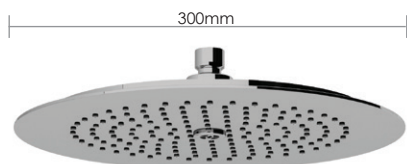

Chrome **£125**

Special Finishes **£230**

Fixed shower heads

** for wall & ceiling arms see page 136/137

Pressure control

Pressure control valve technology prevents shower head damage when nozzles are blocked by safely releasing water pressure through a central valve.