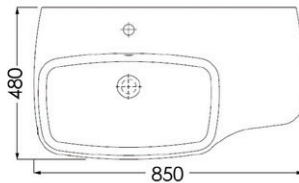

SPECIAL FINISHES: (replace XX in product code with colour code)

POLISHED FINISHES:

00

12

MATT FINISHES:

01

15

31

23

27

25

28

13

FINISHES:
(all 8-10 week
delivery)

White

Titanium

Taupe

Graphite

Topaz

Navy

Amber

Black