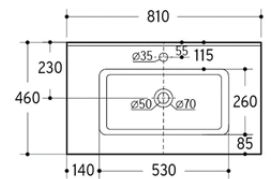

9509010200 (white)
9509010201 (matt black)

Sierra 810mm Built-in ceramic basin (1 tap hole)

White £230

Matt Black £330