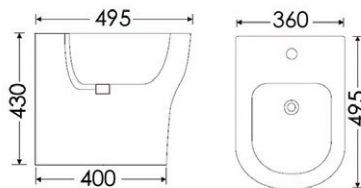

Price **£390**

**** For support frame & flush plates see page 190**

P3203500SFC

Suspended rimless pan including soft close seat with quick release hinges

Price **£390**

2324100040

Back to wall bidet
1 tap hole