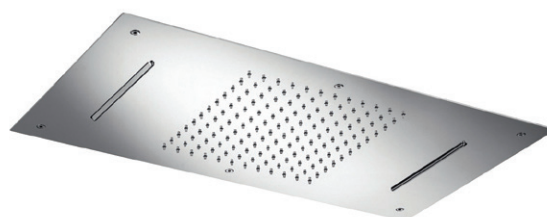

Polished steel **£5035**

Special Finishes **£6045**

(6-8 week delivery)

1966065

Chromotherapy rectangular 380mmx700mm dual flow head

Requires minimum 3 bar pressure
Comes with mounting frame
Rain @ 13.7 l/m
Waterfall @ 27.5 l/m
Requires shower valve with 2 outlets