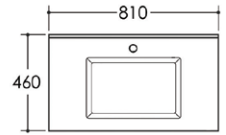

9509000200

Pool 810mm Built-in ceramic basin (1 tap hole)

White **£230**