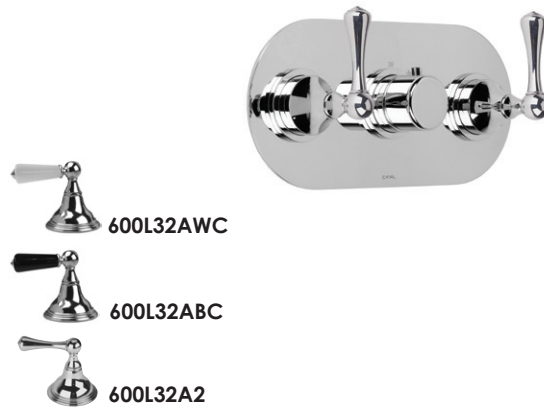

**3 control landscape thermostatic
valve - 2 outlets**
With temperature override
Plate size 300mm x 140mm
3/4" inlets

Chrome **£1325**
Special Finishes **£2200**

**2
outlets**
LP