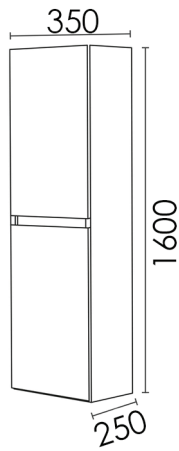

17010SM

Smart 1600mm Tall
Wall Hung Unit

£340