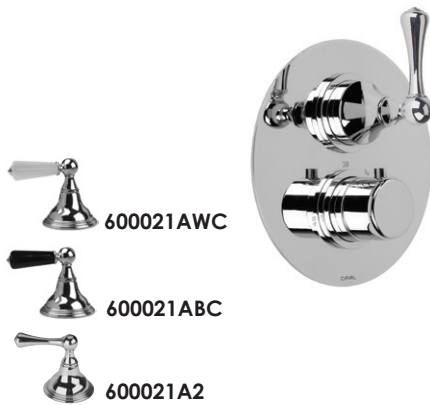

Asbury

**Thermostatic valve
- 1 outlet**
With temperature override
Plate diameter 185mm
3/4" inlets

Chrome **£890**
Special Finishes **£1510**

**1
outlet**
LP