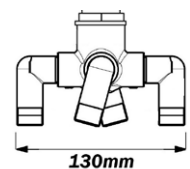

130mm

Chrome **£290**

Special Finishes **£385**