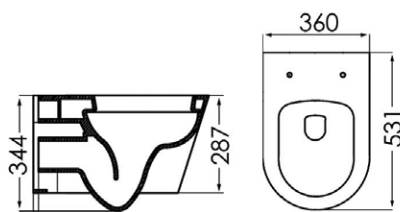

P2802500VDSFC

Close coupled rimless WC including soft close seat with quick release hinges

Price **£799**

** For support frame & flush plates see page 190

P2803500SFC

Suspended rimless pan including soft close seat with quick release hinges.

Price **£575**