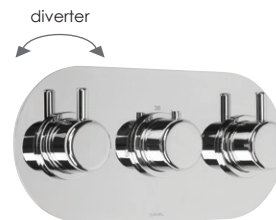

600L32SE

**3 control thermostatic valve
- 2 outlets**

With temperature override
Plate size 300mm x 140mm
3/4" inlets

Chrome **£625**

Special
Finishes **£1415**

3
outlets

HP

600V33SE

**3 control thermostatic valve
- 3 outlets**

With temperature override
Plate size 300mm x 140mm
3/4" Inlets

Chrome **£750**

Special
Finishes **£1505**

3
outlets

HP

600L33SE

**3 control thermostatic valve
- 3 outlets**