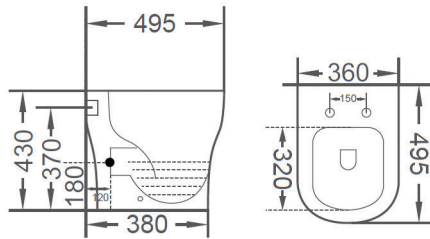

P3202500VDSFC

Close coupled rimless WC including soft close seat with quick release hinges

Price **£499**

** For support frame & flush plates see page 190