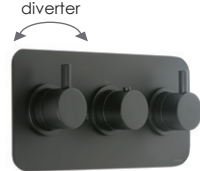

600L33TH-614.U

3
outlets
HP

3 control thermostatic valve - landscape - 3 outlets

With temperature override. Includes rough
Plate size 300mm x 140mm
3/4" inlets

Matt
Black **£930**