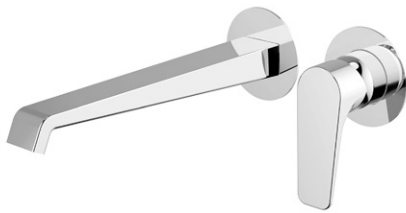

Razer

32400RR

Mono basin mixer

Waste not included
Height 170mm Projection 130mm Base 48mm
Hole size required 32mm

Chrome	£199
Matt Black	£250
Brushed Nickel	£290

32401RR

Tall mono basin mixer

Waste not included
Height 274mm Projection 170mm Base 48mm
Hole size required 32mm

Chrome	£270
Matt Black	£355
Brushed Nickel	£399

32405RR

2 hole wall basin mixer right side

Waste not included
Includes manifold for easy installation
Spout Projection 250mm
Base Shroud 80mm
Hole centres 108mm

Chrome	£330
Matt Black	£399
Brushed Nickel	£420