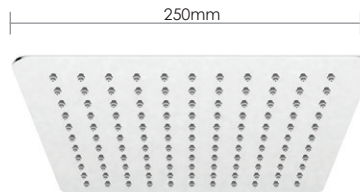

204

Ultra Slim Square 250mm

Brass head with rub clean nozzles
Includes swivel ball joint
Comes with optional 6 l/min limiter

Polished Steel **£250**