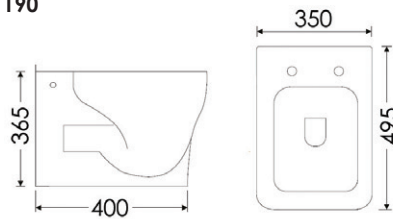

P3102400SFC

Back to wall pan including soft close seat with quick release hinges.

Price **£390**

** For support frame & flush plates see page 190

P3103500SFC

Suspended rimless pan including soft close seat with quick release hinges

Price **£390**