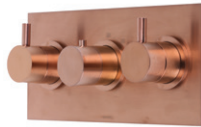

X31

600V32TH

**3 control thermostatic valve
- 2 outlets**

With temperature override
Plate size 300mm x 140mm
3/4" inlets

LP 2 outlets

PVD £765

X11

X20

X41