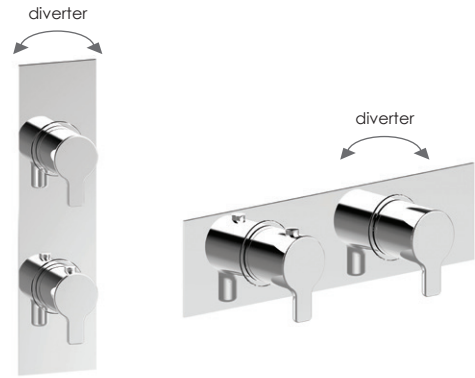

600NV60CL (vertical)
600NL60CL (landscape)

2 outlets

(HP)

Slim Thermostatic valve - 2 outlets

With temperature override. Includes rough
Plate size 270mm x 70mm
2 x 1/2" inlets, 2 x 1/2" outlets

Chrome **£603**

Special Finishes **£1082**