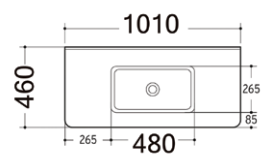

9309000600

Curve 1010mm Built-in ceramic basin (1 tap hole)

White £305