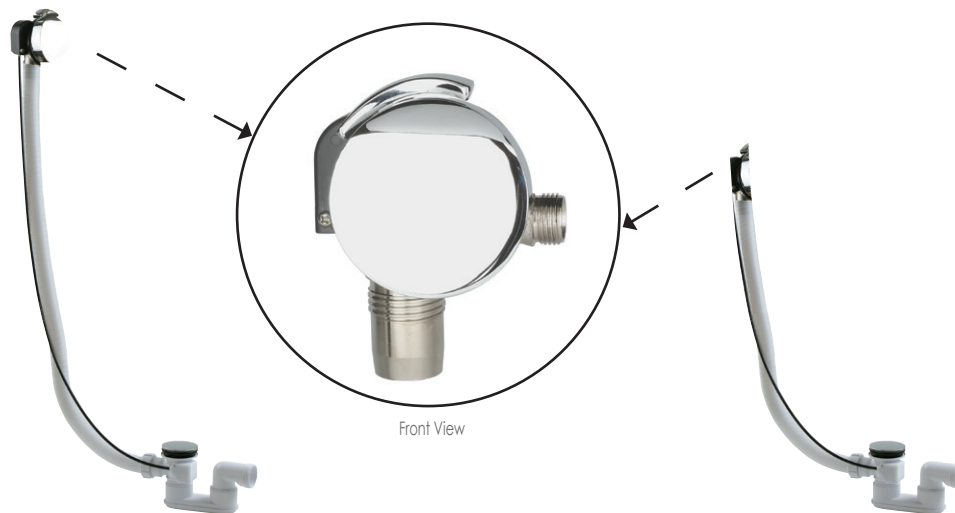

Front View

033P

Extended Low Pressure Aqua Filler with pop-up waste (1000mm)
** for non-standard sized baths

Depth 1000mm centre to centre
Fits bath up to a max of 14mm thickness

LP

Chrome **£280**

Special Finishes **£530**

033P75

Standard Low Pressure Aqua Filler with pop-up waste (750mm)
** for standard sized baths

Depth 750mm centre to centre
Fits bath up to a max of 14mm thickness

LP

Chrome **£280**

Special Finishes **£530**

FLOW RATES:

BAR	0.2	0.5	1	1.5	2
FLOW RATE l/m	15	32	45	50	57