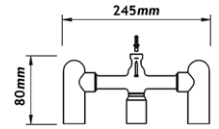

31110HC.U

(LP)

3 hole wall basin mixer

Waste not included
With installation manifold (80mm x 245mm)
Projection 180mm Base 50mm

Chrome **£655**

Special Finishes **£1005**