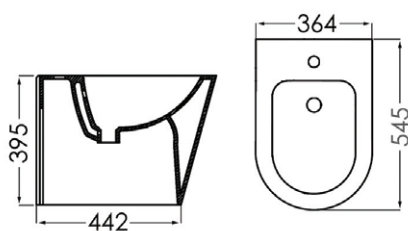

2284100040

Back to wall bidet
1 tap hole

Price **£400**