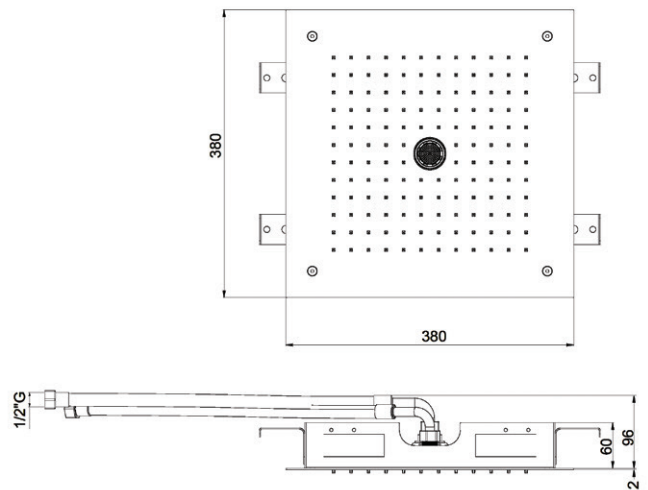

(6-8 week delivery)

1966075

Square dual flow 500mm x 500mm

Requires minimum 3 bar pressure
Comes with mounting frame
Rain @ 12.5 l/m
Cascading Rainfall @ 16.9 l/m (3 positions set at installation)
Requires shower valve with 2 outlets

Polished steel **£1840**

Special Finishes **£2215**