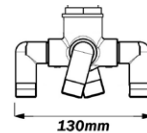

34840CU

Deck diverter

2 x 1/2" inlets, 2 x 1/2" outlets
Diverter body requires footprint of 130mm
Height 52mm Base 57mm
Hole size 25mm

Chrome **£320**

Special Finishes **£484**