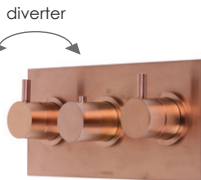

**3 control thermostatic valve
- 2 outlets**

With temperature override
Plate size 300mm x 140mm
3/4" inlets

LP 2 outlets

PVD £765

X11

X20

X41

X31