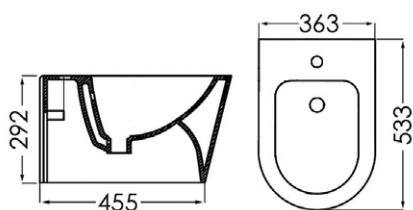

2284110040

Suspended bidet
1 tap hole
Support frame supplied by others

Price **£400**