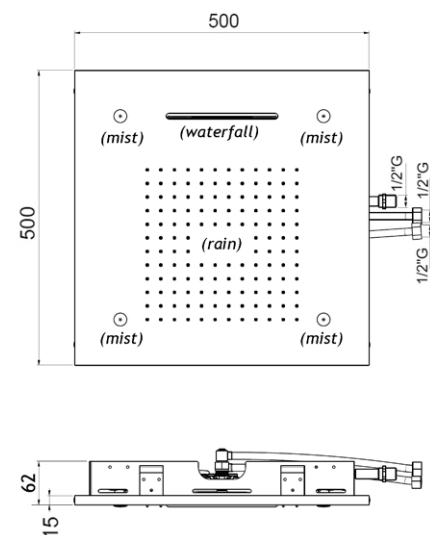

Polished steel **£2245**

Special Finishes **£2705**

Concealed shower heads

(6-8 week delivery)

1966073

Square dual flow 380mm x 380mm

Comes with mounting frame
Requires minimum 3 bar pressure
Rain @ 12.5 l/m
Laminar @ 20.78 l/m
Requires shower valve with 2 outlets