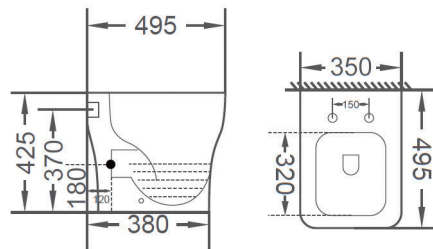

X41 Brushed Anthracite

614 Matt Black

Style S

P3102500VDSFC

Close coupled rimless WC including soft close seat with quick release hinges

Price **£499**

** For support frame & flush plates see page 190

P3102400SFC