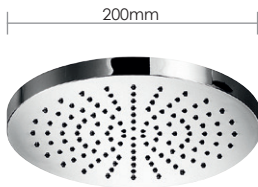

192

Streamline Round 200mm

Brass head with rub clean nozzles
Includes swivel ball joint

Chrome **£235**

Special Finishes **£915**