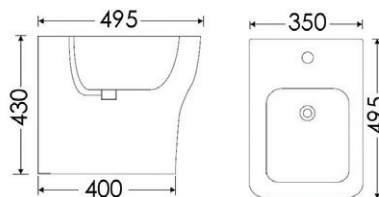

2314100040

Back to wall bidet
1 tap hole

Price **£290**