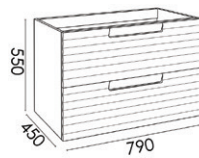

Sierra

17000SR

Sierra 800mm Wall Hung Furniture Unit

£1070