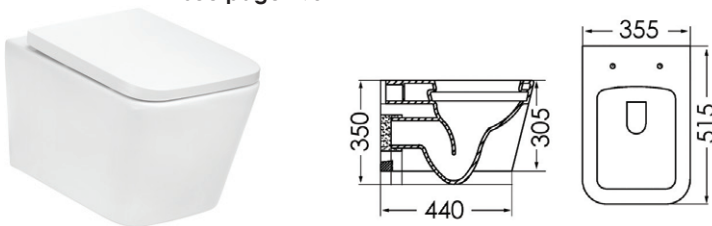

Close coupled rimless WC including soft close seat with quick release hinges

Price **£799**

** For support frame & flush plates see page 190

P2903500SFC2

Suspended rimless pan including soft close seat with quick release hinges.