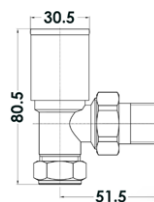

915ANG

Angled radiator valves (pair)

Universal fittings with
standard 15mm thread

Chrome/
Matt Black **£55**

Special
Finishes **£75**