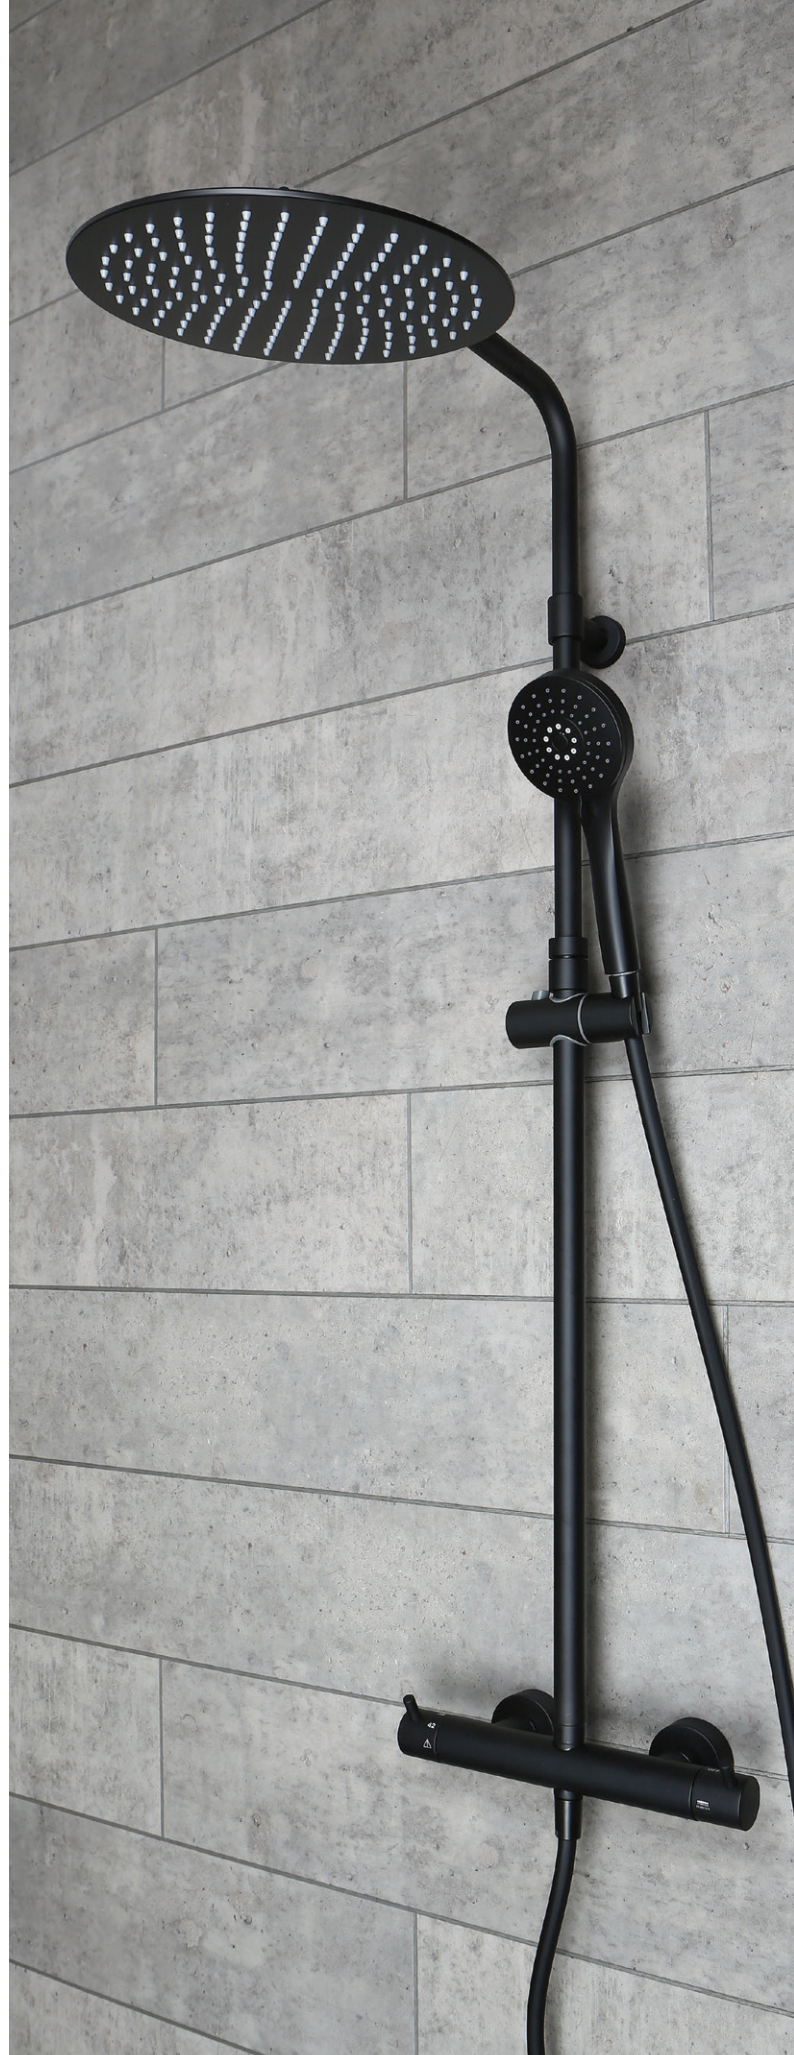

040-614

90mm Shower Waste

Removeable metal grill
75mm depth
high flow 34 l/m

Matt Black £165

780AG-614

Thermostatic Shower Column

with adjustable height 250mm fixed head,
multi function flexi kit with non-tangle hose
Height minimum 790mm to maximum 1280mm
Hole centres 150mm +/- 20

Matt Black £650

780AGQF-614

Thermostatic Shower Column
with quick fix brackets

Matt Black £677