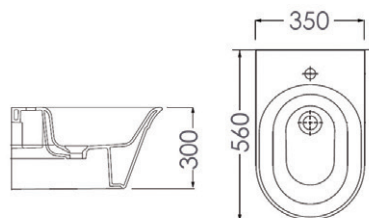

233415xx40 Suspended bidet (1 tap hole)

Support frame supplied by others

2334150040	White	£922
2334150140	Matt White	£1388
233415xx40	Special Finishes	£1795

SPECIAL FINISHES: (replace XX in product code with colour code)

POLISHED FINISHES:

00

12

MATT FINISHES:

01

15

31

23

27

25

28

13

FINISHES:
(all 8-10 week
delivery)

White

Titanium

Taupe

Graphite

Topaz

Navy

Amber

Black