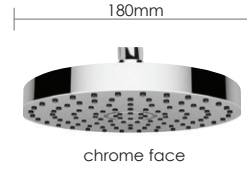

202

Air 180mm with Air technology

Plated ABS head with rub clean nozzles
Includes swivel ball joint

Chrome **£175**