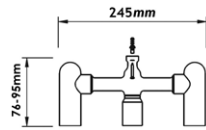

31110TX

Chrome **£705**

3 hole wall basin mixer (long spout)

Waste not included
With installation manifold (245mm x 80mm)
Projection 210mm Base 57mm

Matt Black **£850**

Special Finishes **£1035**