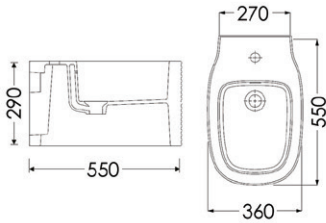

234035xx40 Suspended pan (excluding seat)

2340350040	White	£1510
2340350140	Matt White	£2125
234035xx40	Special Finishes	£2364

** For support frame & flush plates see page 190

434041xx10 Soft close quick release seat

4340410010	White	£280
4340410110	Matt White	£509
434041xx10	Special Finishes	£509

234415xx40 Suspended Bidet (1 tap hole)

2344150040	White	£1187
2344150140	Matt White	£1727
234415xx40	Special Finishes	£2056

234820xx40 Countertop Basin (1 tap hole) (waste not included)

2348200040	White	£1805
2348200140	Matt White	£1550
234820xx40	Special Finishes	£1808

234810xx40 Semi Built-In basin (1 tap hole) (waste not included)

2348100040	White	£997
2348100140	Matt White	£1480
234810xx40	Special Finishes	£1788

234900xx40 Universal clic-clac waste with ceramic plug

2349000040	White	£195
2349000140	Matt White	£233
234900xx40	Special Finishes	£265