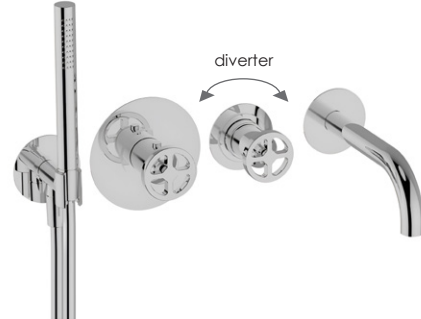

diverter

2 outlets

600S39LY.X

600S39LY.W

4 hole thermostatic shower system

With temperature override
Thermostat plate diameter 130mm
Handset/spout/flow plate diameter 80mm
Spout projection 196mm

Chrome **£1080**

Brushed Nickel/
Brushed Anthracite **£1436**