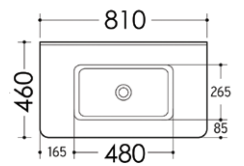

9309000500

Curve 810mm Built-in ceramic basin (1 tap hole)

White £230