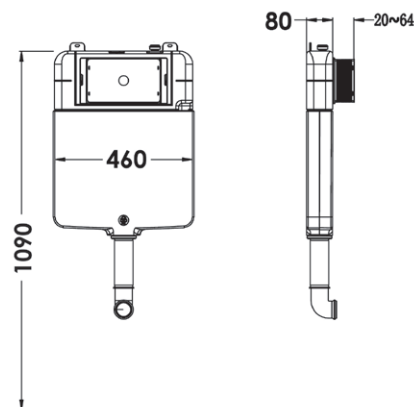

6032100011

In wall concealed cistern for back to wall pans
(flush plate not included)

£180

625 Chrome

X20 Brushed Nickel

215 Matt Black

X11 Brushed Brass

X31 Brushed Copper

X41 Brushed Anthracite