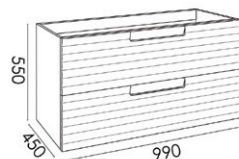

17001SR

Sierra 1000mm Wall Hung Furniture Unit

£1175