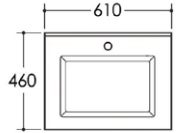

17007SM

Smart 600mm Wall Hung Furniture Unit

£460

9509000100

Pool 610mm Built-in ceramic basin (1 tap hole)

White **£200**