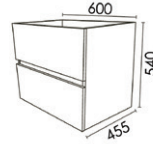

Smart

17007SM

Smart 600mm Wall Hung Furniture Unit

£460

9509000100

Pool 610mm Built-in ceramic basin (1 tap hole)

White **£200**

17008SM

Smart 800mm Wall Hung Furniture Unit

£510

9509000200

Pool 810mm Built-in ceramic basin (1 tap hole)

White **£230**

17009SM

Smart 1000mm Wall Hung Furniture Unit

£545

9509000300

Pool 1010mm Built-in ceramic basin (1 tap hole)

£290