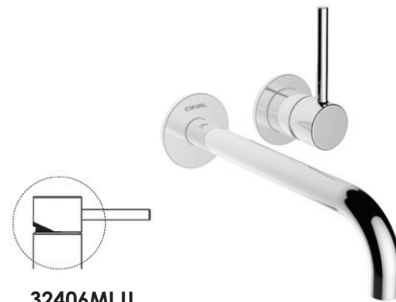

2 hole wall basin mixer left side

Comes with 195mm spout and 150mm spout
Includes manifold for easy installation
Base size 52mm Hole centres 75mm
Waste not included

Chrome **£325**

Special Finishes **£665**