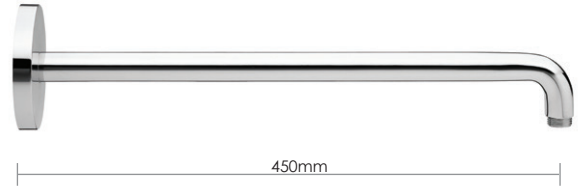

046RE

450mm reinforced fixed wall arm

Includes wall escutcheon

Chrome **£185**

Special Finishes **£315**