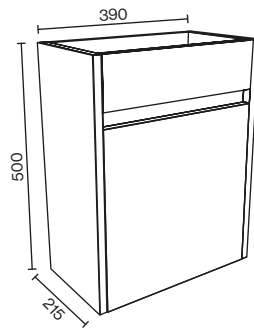

17001XS

XS 400mm Wall Hung Furniture Unit including resin basin (1 tap hole)

Right hand hinge
Depth of bowl 80mm
Reversible basin

£280

FINISHES:
(stock)

M90 - White

M09 - White/Natural

M08 - White/Nordic Grey