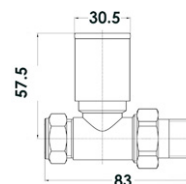

91200500

1200mm Radiator

Includes wall brackets
H1200mm x W500mm x D30mm
Output 1883 BTU (1555 BTU for chrome model)
Radiator valves not included

Chrome/
Matt Black **£290**

Special
Finishes **£350**

9770500

770mm Radiator

Includes wall brackets
H770mm x W500mm x D30mm
Output 1314 BTU (1084 BTU for chrome model)
Radiator valves not included

Chrome/
Matt Black **£199**

Special
Finishes **£235**

915ANG

Angled radiator valves (pair)

Universal fittings with
standard 15mm thread

Chrome/
Matt Black **£55**

Special
Finishes **£75**

915STR

Straight radiator valves (pair)

Universal fittings with
standard 15mm thread

Chrome/
Matt Black **£55**

Special
Finishes **£75**

918SLE

130mm Pipe Sleeves (pair)

Length 130mm, Pipe diameter 18mm
Base shroud 44mm
For wall mounted installations pipe can be
cut to size

Chrome/
Matt Black **£30**

Special
Finishes **£35**

919SLE

300mm Pipe Sleeves (pair)

Length 300mm, Pipe diameter 18mm
Base shroud 44mm
For wall mounted installations pipe can be
cut to size

Chrome/
Matt Black **£40**

Special
Finishes **£50**