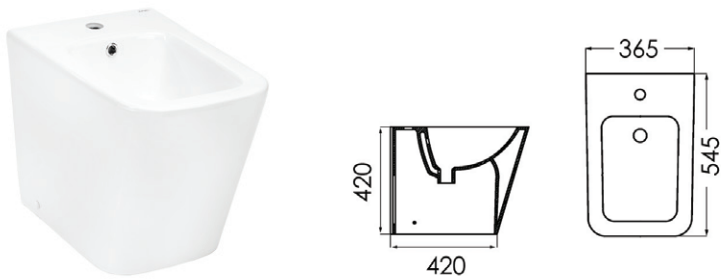

2294100040

Back to wall bidet
1 tap hole

Price **£400**