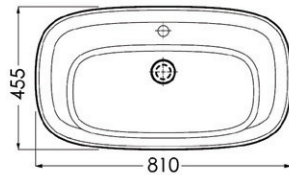

SPECIAL FINISHES: (replace XX in product code with colour code)

POLISHED FINISHES:

00

12

MATT FINISHES:

01

15

31

23

27

25

28

13

FINISHES:
(all 8-10 week
delivery)

White

Titanium

Taupe

Graphite

Topaz

Navy

Amber

Black