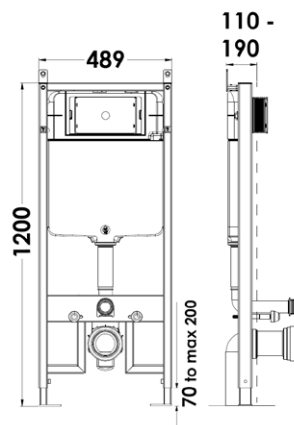

Concealed Cisterns & Plates

6032030011

Concealed Support Frame and Cistern for suspended pans
(flush plate not included)

£385