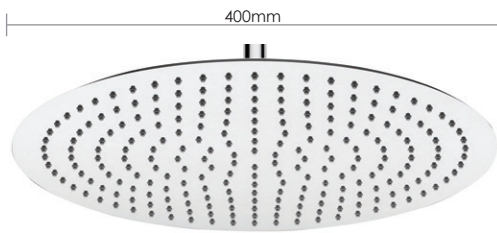

Specialist drench head & arms

207

Ultra Slim round 400mm head only

Brass head with rub clean nozzles
Includes swivel ball joint

Polished Steel **£500**